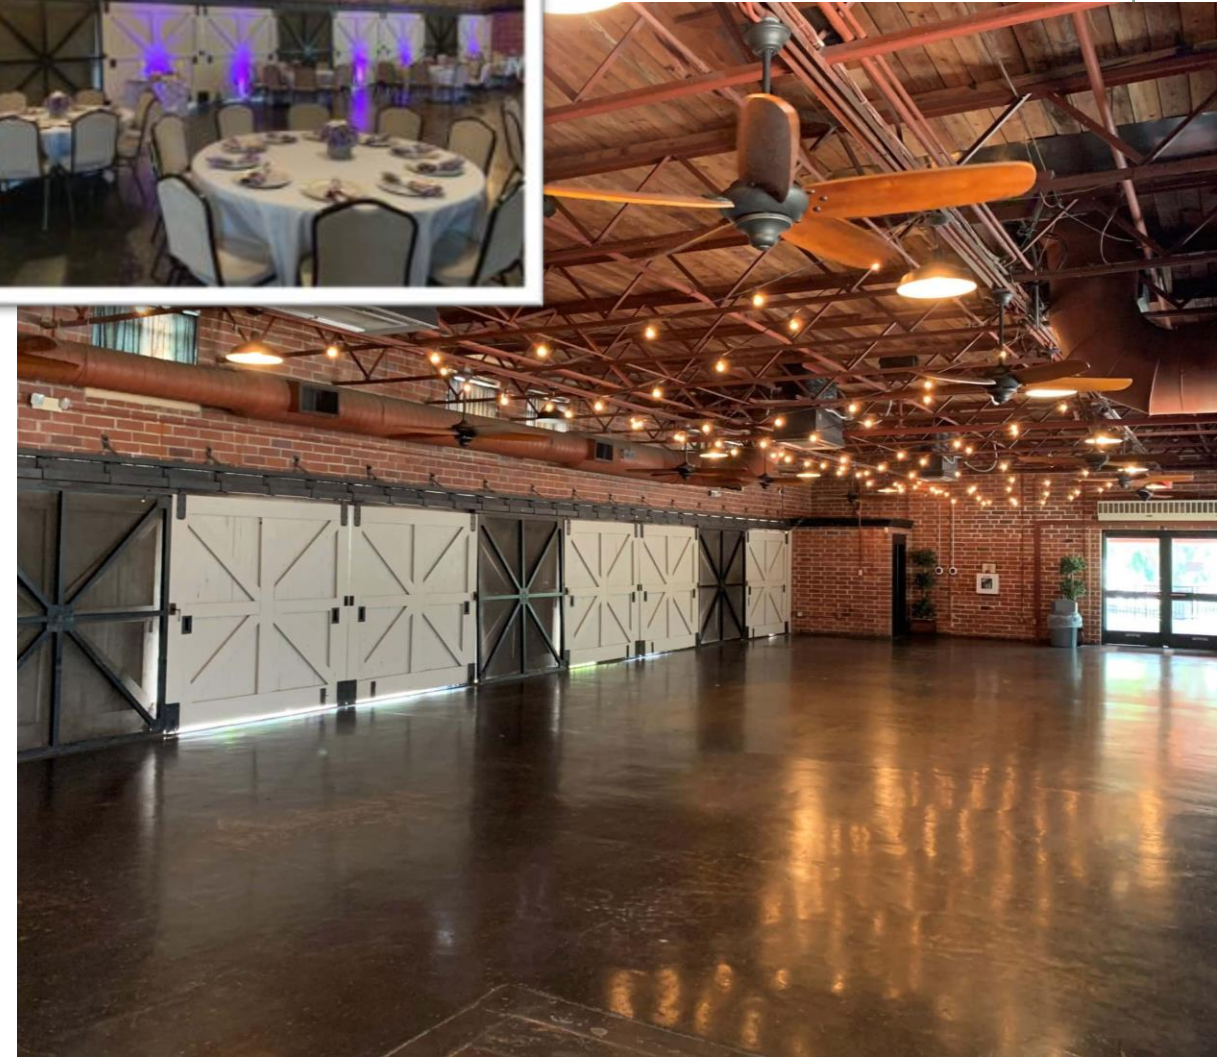

Winter Park Farmers' Market

- Sunday through Thursday $315/hour, 2 hour minimum
- Full building rental, 180 seated guests including tables, chairs, and patio furniture
- On-site parking included
- Winter Park

*When emailed, $315/hr for Sunday night (2 hour minimum), $300 refundable deposit. Parking is open to the public, can rent out for $500 (need to provide our own gate attendant). Includes chairs and tables.